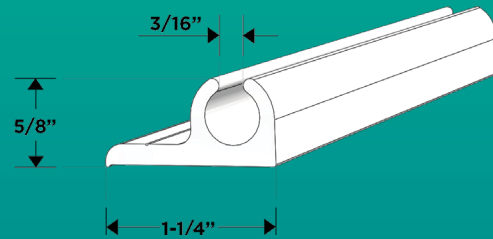

PVC Awning & Headliner Tracks

V25-9207

V25-9632

V25-9682

V25-9683

V25-9720

V25-9945

V25-9946

PVC Awning & Headliner Tracks

PART NUMBER	DESCRIPTION	PACK	UPC
V25-9207WHA8	PVC Track 45 deg. 8', White	25	630980089766
V25-9207WHA14	PVC Track 45 deg. 14', White	25	630979089753
V25-9207WHA20	PVC Track 45 deg. 20', White	25	630838020200
V25-9632WHA18	PVC Track 90 deg. 18', White	25	630981089772
V25-9632WHA8	PVC Track 90 deg. 8', White	25	630978089747
V25-9682CRB18	PVC Track Headliner: .95W x .49H x 18', White	25	630982089788
V25-9683CRB18	PVC Track Mid Wall Headliner : .147W x .46H x 18', White	25	630990089862
V25-9720WHA7.5	PVC Track: .62W x .58H x 7.5', White	20	630986089821
V25-9720BKA7.5	PVC Track: .62W x .58H x 7.5', Black	20	630988089843
V25-9720WHA15	PVC Track : .62W x .58H x 15', White	20	630987089837
V25-9720WHC20	PVC Track : .62W x .58H x 20', White	20	630838022402
V25-9720BKA20	PVC Track : .62W x .58H x 20', Black	20	630989089859
V25-9945WHA8D	PVC Track: .7W x .68H x 8' - Flat, White	20	630985089815
V25-9945WHA16D	PVC Track: .7W x .68H x 16' - Flat, White	20	630923089198
V25-9945WHC16D	PVC Track: .7W x .68H x 16' - Flat, Off White	20	630984089809
V25-9946WHC16D	PVC Track: .72W x .72H x 16' - Contoured, Off White	20	630983089794
V25-9946WHA16D	PVC Track: .72W x .72H x 16' - Contoured, White	20	630922089182