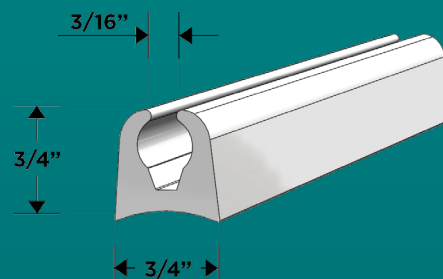

PVC Awning & Headliner Tracks

V25-9207

V25-9632

V25-9682

V25-9683

V25-9720

V25-9945

V25-9946

PVC Awning & Headliner Tracks

PART NUMBER	DESCRIPTION	PACK	UPC
V25-9207WHA8	PVC Track 45 deg. 8', White	25	630980089766
V25-9207WHA14	PVC Track 45 deg. 14', White	25	630979089753
V25-9207WHA20	PVC Track 45 deg. 20', White	25	630838020200
V25-9632WHA18	PVC Track 90 deg. 18', White	25	630981089772
V25-9632WHA8	PVC Track 90 deg. 8', White	25	630978089747
V25-9682CRB18	PVC Track Headliner: .95W x .49H x 18', White	25	630982089788
V25-9683CRB18	PVC Track Mid Wall Headliner : .147W x .46H x 18', White	25	630990089862
V25-9720WHA7.5	PVC Track: .62W x .58H x 7.5', White	20	630986089821
V25-9720BKA7.5	PVC Track: .62W x .58H x 7.5', Black	20	630988089843
V25-9720WHA15	PVC Track : .62W x .58H x 15', White	20	630987089837
V25-9720WHC20	PVC Track : .62W x .58H x 20', White	20	630838022402
V25-9720BKA20	PVC Track : .62W x .58H x 20', Black	20	630989089859
V25-9945WHA8D	PVC Track: .7W x .68H x 8' - Flat, White	20	630985089815
V25-9945WHA16D	PVC Track: .7W x .68H x 16' - Flat, White	20	630923089198
V25-9945WHC16D	PVC Track: .7W x .68H x 16' - Flat, Off White	20	630984089809
V25-9946WHC16D	PVC Track: .72W x .72H x 16' - Contoured, Off White	20	630983089794
V25-9946WHA16D	PVC Track: .72W x .72H x 16' - Contoured, White	20	630922089182