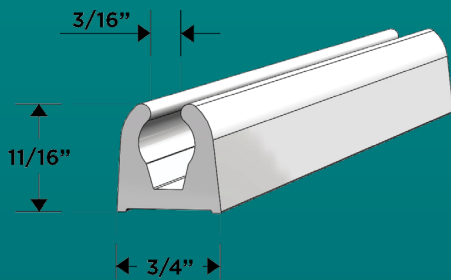

PVC Awning & Headliner Tracks

V25-9207

V25-9632

V25-9682

V25-9683

V25-9720

V25-9945

V25-9946

PVC Awning & Headliner Tracks

PART NUMBER	DESCRIPTION	PACK	UPC
V25-9207WHA8	PVC Track 45 deg. 8', White	25	630980089766
V25-9207WHA14	PVC Track 45 deg. 14', White	25	630979089753
V25-9207WHA20	PVC Track 45 deg. 20', White	25	630838020200
V25-9632WHA18	PVC Track 90 deg. 18', White	25	630981089772
V25-9632WHA8	PVC Track 90 deg. 8', White	25	630978089747
V25-9682CRB18	PVC Track Headliner: .95W x .49H x 18', White	25	630982089788
V25-9683CRB18	PVC Track Mid Wall Headliner : .147W x .46H x 18', White	25	630990089862
V25-9720WHA7.5	PVC Track: .62W x .58H x 7.5', White	20	630986089821
V25-9720BKA7.5	PVC Track: .62W x .58H x 7.5', Black	20	630988089843
V25-9720WHA15	PVC Track : .62W x .58H x 15', White	20	630987089837
V25-9720WHC20	PVC Track : .62W x .58H x 20', White	20	630838022402
V25-9720BKA20	PVC Track : .62W x .58H x 20', Black	20	630989089859
V25-9945WHA8D	PVC Track: .7W x .68H x 8' - Flat, White	20	630985089815
V25-9945WHA16D	PVC Track: .7W x .68H x 16' - Flat, White	20	630923089198
V25-9945WHC16D	PVC Track: .7W x .68H x 16' - Flat, Off White	20	630984089809
V25-9946WHC16D	PVC Track: .72W x .72H x 16' - Contoured, Off White	20	630983089794
V25-9946WHA16D	PVC Track: .72W x .72H x 16' - Contoured, White	20	630922089182