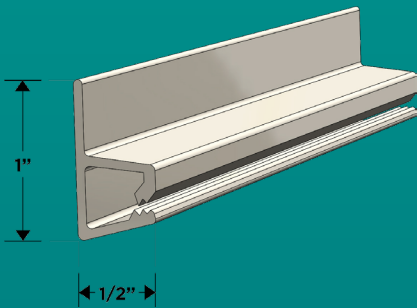

PVC Awning & Headliner Tracks

V25-9207

V25-9632

V25-9682

V25-9683

V25-9720

V25-9945

V25-9946

PVC Awning & Headliner Tracks

PART NUMBER	DESCRIPTION	PACK	UPC
V25-9207WHA8	PVC Track 45 deg. 8', White	25	630980089766
V25-9207WHA14	PVC Track 45 deg. 14', White	25	630979089753
V25-9207WHA20	PVC Track 45 deg. 20', White	25	630838020200
V25-9632WHA18	PVC Track 90 deg. 18', White	25	630981089772
V25-9632WHA8	PVC Track 90 deg. 8', White	25	630978089747
V25-9682CRB18	PVC Track Headliner: .95W x .49H x 18', White	25	630982089788
V25-9683CRB18	PVC Track Mid Wall Headliner : .147W x .46H x 18', White	25	630990089862
V25-9720WHA7.5	PVC Track: .62W x .58H x 7.5', White	20	630986089821
V25-9720BKA7.5	PVC Track: .62W x .58H x 7.5', Black	20	630988089843
V25-9720WHA15	PVC Track : .62W x .58H x 15', White	20	630987089837
V25-9720WHC20	PVC Track : .62W x .58H x 20', White	20	630838022402
V25-9720BKA20	PVC Track : .62W x .58H x 20', Black	20	630989089859
V25-9945WHA8D	PVC Track: .7W x .68H x 8' - Flat, White	20	630985089815
V25-9945WHA16D	PVC Track: .7W x .68H x 16' - Flat, White	20	630923089198
V25-9945WHC16D	PVC Track: .7W x .68H x 16' - Flat, Off White	20	630984089809
V25-9946WHC16D	PVC Track: .72W x .72H x 16' - Contoured, Off White	20	630983089794
V25-9946WHA16D	PVC Track: .72W x .72H x 16' - Contoured, White	20	630922089182